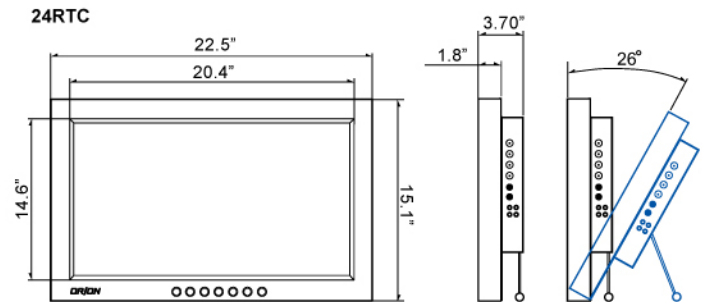

DIMENSIONS