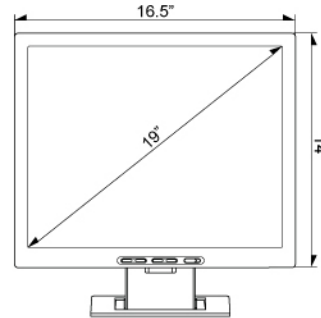

DIMENSIONS

19RCM