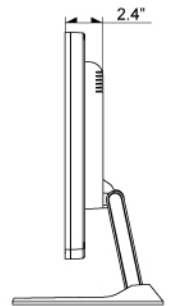

DIMENSIONS

19RCM